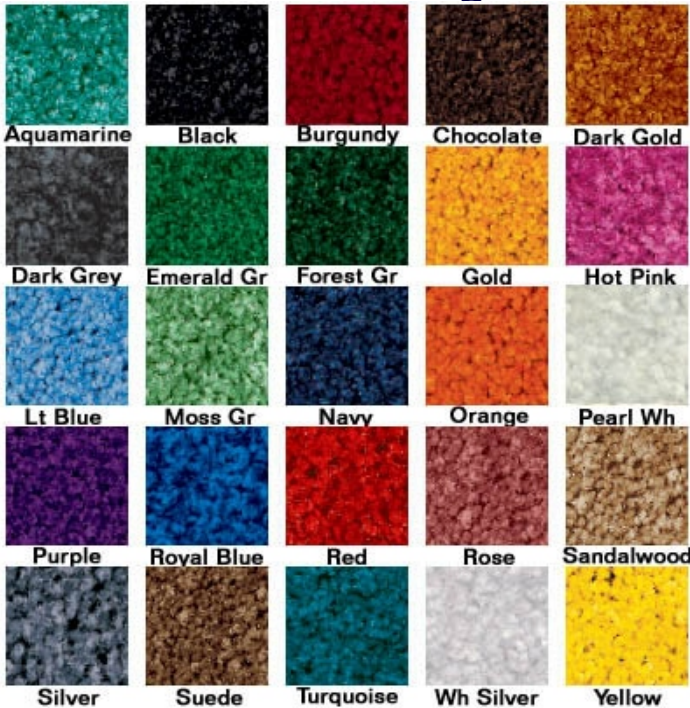

- Featuring state-of-the-art dyeing technology, DigiPrint mats are produced using a dye-injection process directly into the nylon carpet. The logo is permanent and will not wear off over time.
- Choose from more than 200 existing colors to create 3-D images and extensive color gradations.
- Cleaning is Easy! Simply Vacuum or Steam Clean the Product. All mats are machine washable and treated with Perma-Dye™ Plus Stain Stopper Solution.

CARPET COLORS:

- | | | | |
|------------------|-----------------|-------------------|---------------|
| 401 Black | 409 Rose | 417 Navy | 425 Yellow |
| 402 White Silver | 410 Light Blue | 418 Silver | 426 Suede |
| 403 Royal Blue | 411 Pearl White | 419 Dark Grey | 427 Dark Gold |
| 405 Moss Green | 413 Sandalwood | 421 Emerald Green | 429 Orange |
| 406 Red | 414 Turquoise | 422 Forest Green | 430 Burgundy |
| 407 Purple | 415 Aquamarine | 423 Gold | 431 Chocolate |