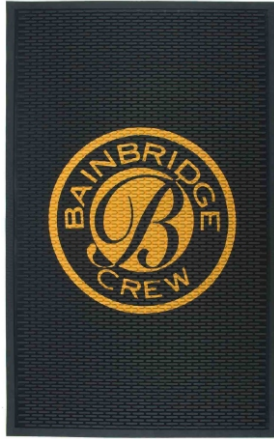

Flex Rubber Exterior Logo Mats

FEATURES & BENEFITS

NO SET UP CHARGE! MINIMUM QTY. 1

- Flex Mats are perfect for outside entryways, providing a slip-resistant surface which effectively removes tough dirt, grime & water from shoes.
- Made of 100% Nitrile Rubber which is ideal for outside wear, just hose off when needed.. Dries fast.. Not like the carpet mats!!
- Excellent durability & traction properties, logos promote your company's image & brand.
- One of the Industry's finest outdoor mats.

IMPRINT COLORS AVAILABLE

NO ART CHARGES

NO SETUP FEES

LEAD TIMES: 10-12 BUSINESS DAYS. FOB

**LIGHT TAN
AVAILABLE!**